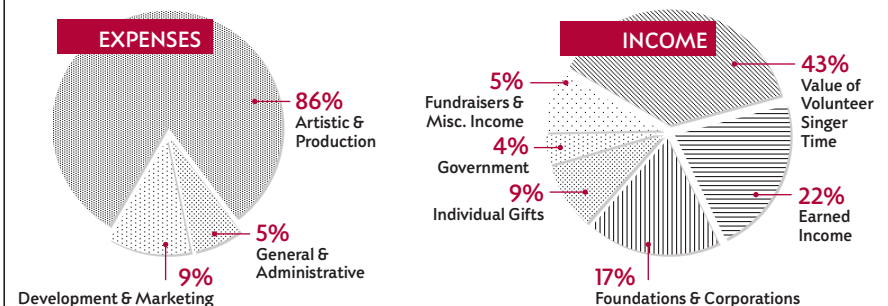

Continued on Next Page

CHORALE FISCAL YEAR 2009 INCOME AND EXPENSE

During FY09, the Chorale's operating expenses exceeded \$800,000. The organization ended the year with a balanced budget. The Chorale takes pride in devoting more than 80% of its expenditures to the mission-driven priorities of artistic and educational programming.